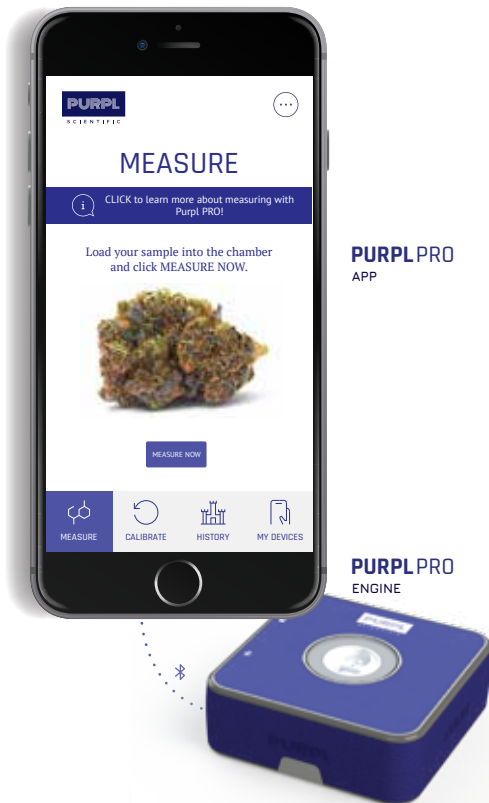

CULTIVATORS

DISTRIBUTORS

MANUFACTURERS

EXTRACTORS

DISPENSARIES

CONSUMERS

SIMPLE TO USE

Using Purpl PRO is simple. With as few as 3 Clicks, you get results. We designed Purpl PRO to be amazingly fast, have the accuracy of a lab and be totally user friendly.

1

Open the App

2

Calibrate

3

Measure

PURPL PRO
APP

PURPL PRO
ENGINE

PURPL

SCIENTIFIC

ABOUT PURPL

Purpl Scientific (Purpl) is an innovation company dedicated to the evolution of the cannabis industry.

Our products reduce the mystery and guesswork of cannabis quality and chemical composition throughout the complete lifecycle, from cultivation to consumption.